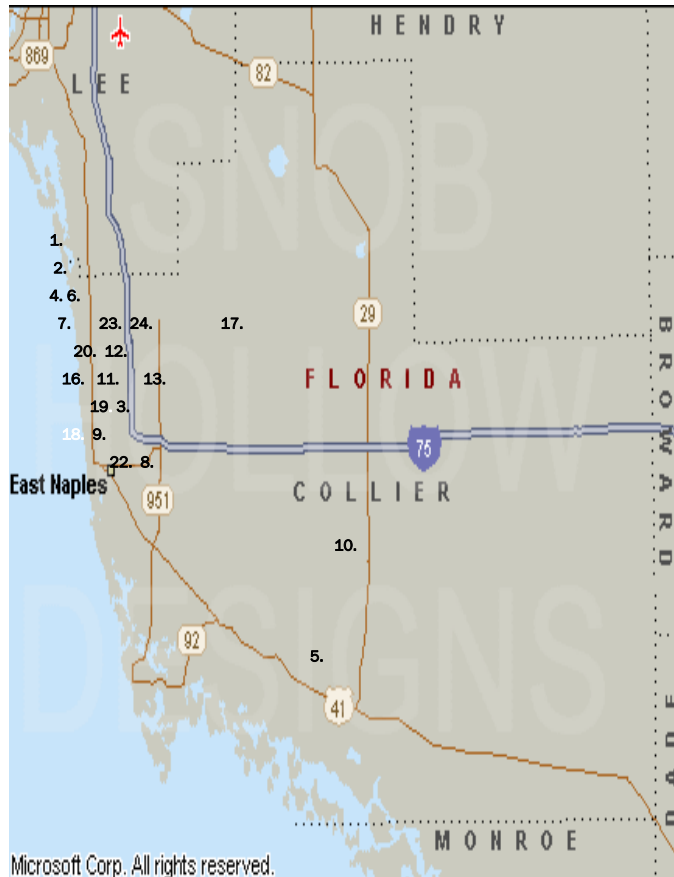

1. Barefoot Beach- Barefoot Beach Blvd, Bonita Springs, FL
2. Bonita Beach- Bonita Beach Rd., Bonita Springs, FL
3. Cambier Park- 755 8th Ave. S., Naples, FL
4. Cocohatchee River Park- 13531 Vanderbilt Dr., Naples, FL
5. Collier Seminole State Park- 20200 Tamiami Trl E., Naples, FL
6. Connor Park- 111th Ave. North Naples, FL
7. Delnoir Wiggins State Park- 11100 Gulfshore Dr., Naples, FL
8. Eagle Lakes Community Park- 11565 Tamiami Trl E., Naples, FL
9. East Naples Community Park- 3500 Thomasson Dr., Naples, FL
10. Fakahatchee strand Preserve State Park- 137 Coastline Dr., Copeland, FL
11. Fleischmann Park (Edge Skatepark)- 1600 Fleischmann Blvd., Naples, FL
12. Golden Gate Community Center- 4701 Golden Gate Pkwy., Naples, FL
13. Golden Gate Community Park/Aquatic Center- 3300 Santa Barbara Blvd, Naples, FL
14. Immokalee Community Park- 321 North First Street, Immokalee
15. Immokalee Sports Complex- 505 Escambia Street, Immokalee
16. Lowdermilk Park- 257 Banyan Blvd, Naples, FL
17. Max. A. Hasse Jr. Community Park- 3390 Golden Gate Blvd. W., Naples, FL

18. Naples Pier- 25 12th Ave S., Naples, FL
19. The Naples Preserve- 1690 Tamiami Trl. N., Naples, FL
20. Pelican Bay Community Park- 764 Vanderbilt Beach Road, Naples, FL
21. South Immokalee Park- 418 School Dr., Immokalee
22. Sugden Regional Park- 4284 Avalon Dr., Naples, FL
23. Veterans Community Park- 1900 Immokalee Road, Naples, FL
24. Vineyard Community Park- 6231 Arbor Blvd., Naples, FL