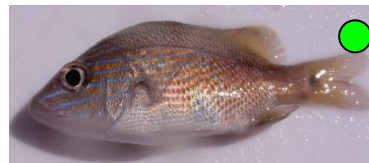

Common Seine Net Species

Beach ● Estuary ● Size Limits Apply* ●

Pinfish

Spot

Silver Perch

Mojarra

Lane Snapper

Mangrove Snapper

White Grunt

Spotted Sea Trout

Longnose Killifish

Gulf Killifish

Goldspotted Killifish

Sheepshead minnow

Sheepshead

Sailfin Molly